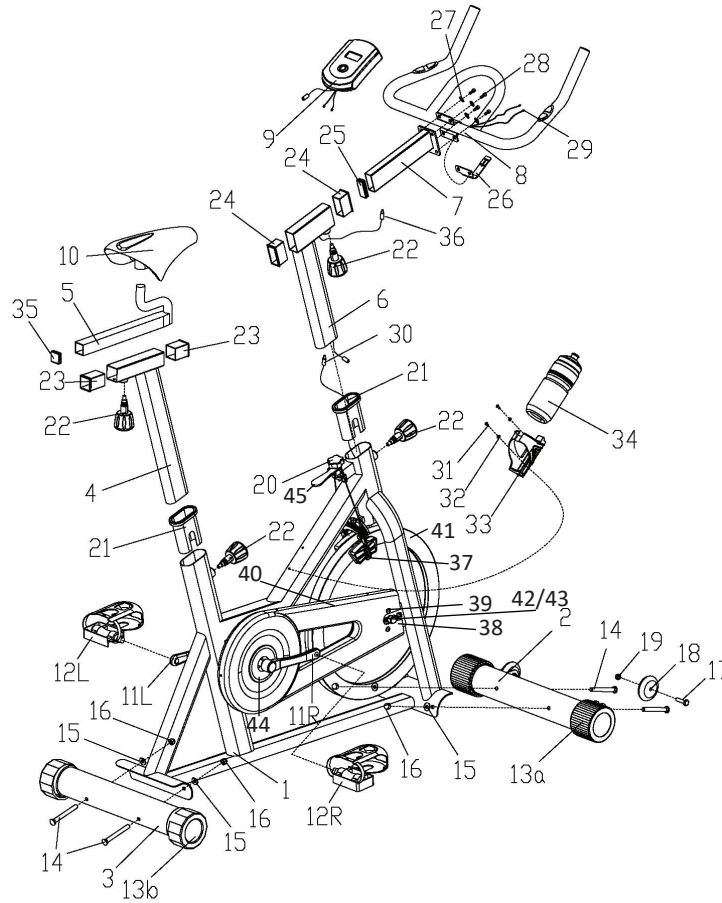

Sunlite F5 Trainer Cycle Parts List

Part #	Model	Schematic #	Description	Part #	Model	Schematic #	Description
70114	F5	#2	FRAME FOOT FT w/END CAPS	70127	F5	#21	SHIM FRAME/STEM/SP
70111	F5	#3	FRAME FOOT RR w/END CAPS	70027	F5	#22	POP PIN KNOB
70091	F5	#4	SEATPOST CP	70117	F5	#23	SHIM SEAT SLIDE
70092	F5	#5	SEAT SLIDE BK	70100	F5	#24	SHIM STEM SLIDE
70098	F5	#6	STEM CP	70093	F5	#26	COMPUTER MOUNT BRACKET
70099	F5	#7	STEM SLIDE BK	70097	F5	#27/28	HANDLEBAR HARDWARE
70096	F5	#8	HANDLEBAR	70106	F5	#30	COMPUTER SENSOR w/WIRE
70094	F5	#9	COMPUTER SILVER	70095	F5	#36	COMPUTER WIRE THRU STEM
70239	F5	#9	COMPUTER BLACK/BLUE	70035	F5	#37	BRAKE SHOES
49498	F5	#10	SEAT	70103	F5	#38	CHAIN TENSIONER
70139	F5	#11	CRANK ARMS LOPRO NARROW Q	70105	F5	#39	CHAIN GUARD HARDWARE
70147	F5	#11	CRANK ARMS LOPRO NARROW Q NEW	70104	F5	#40	CHAIN GUARD 2PC
70112	F5	#11b	FOOT END CAP REAR	70107	F5	#41	FLYWHEEL
41513	F5	#12	PEDALS	70108	F5	#42	FLYWHEEL HDWR RH
70115	F5	#13a	FOOT END CAP FRONT ADJ	70109	F5	#43	FLYWHEEL HDWR LH
70240	F5	#13a	FOOT END CAP FRONT ADJ CLEAR	70110	F5	#44	CHAINWHEEL w/BB AXLE
70113	F5	#15/16/17	FOOT w/HARDWARE	70238	F5	#45	BRAKE LEVER BU
70116	F5	#18	FOOT WHEEL FRONT RED	70102	F5	#	BRAKE ELASTOMER
70040	F5	#20	TENSION ADJ KNOB	89295	F5	#	HEART RATE SENSOR
70101	F5	#21	SHIM SEATPOST SLIDE				